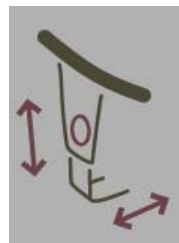

Adjustable Back Angle

Seat Tilt Lock and Free Float

LIFE-Foam™ Memory Foam

Forward Tilt and Lockout

Adjustable Lumbar Support

Adjustable Tilt Tension

Height and Width Adjustable Arms

360 degree swivel

Swivel Arm Pads