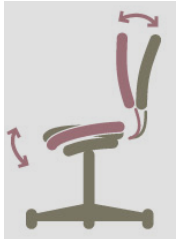

## Standard Ergonomic Features

The *Lifeform® Brezza Series* chairs come standard with an extensive package of ergonomic features.

Adjustable Seat Height

Adjustable Lumbar Height

Adjustable Seat Depth

Adjustable Back Angle

Seat Tilt Lock and Free Float

Life- Foam Memory Foam

Forward Tilt and Lockout

Height and Width Adjustable Arms

Adjustable Tilt Tension

360 Degree Swivel