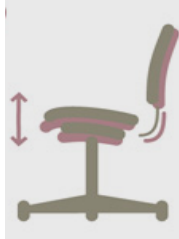

## Standard Ergonomic Features

The *Lifeform® Brezza Series* chairs come standard with an extensive package of ergonomic features.

Adjustable Seat Height

Adjustable Lumbar Height

Adjustable Seat Depth

Adjustable Back Angle

Seat Tilt Lock and Free Float

Life- Foam Memory Foam

Forward Tilt and Lockout

Height and Width Adjustable Arms

Adjustable Tilt Tension

360 Degree Swivel