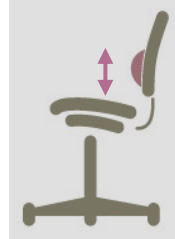

## Standard Ergonomic Features

The *Lifeform® Brezza Series* chairs come standard with an extensive package of ergonomic features.

Adjustable Seat Height

Adjustable Lumbar Height

Adjustable Seat Depth

Adjustable Back Angle

Seat Tilt Lock and Free Float

Life- Foam Memory Foam

Forward Tilt and Lockout

Height and Width Adjustable Arms

Adjustable Tilt Tension

360 Degree Swivel