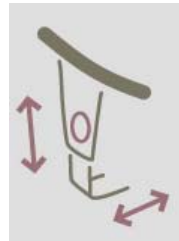

960 Tech Chair Standard Ergonomic Features

The **Lifeform® 960 Tech Chair** comes standard with a full complement of ergonomic features.

Adjustable Seat Height

Adjustable Back Height

Synchronized Back and Seat Tilt Lock and Free Float

Synchronized, Adjustable Seat and Back Angle

Adjustable Tilt Tension

360 Degree Swivel

Shaped Back provides height adjustable Lumbar Support

Height and Width Adjustable Arms

Waterfall Seat